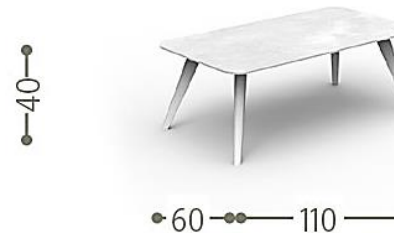

Moon Coffee Table

The coffee table of the Moon outdoor collection has a rectangular shape with rounded corners that give it an elegant softness. The structure is in aluminium and the top in ceramic.

Brand: **Talenti Outdoor**

Item type: Coffee Table

Item code: MONALUTC-B

Designer: Cristian Visentin

Color: White

Dimension: 110 x 60 x 40 cm

Please click the link for more option and finishes:

<https://en.talentiurl.com/prodotti/moon-alu-coffee-table/>